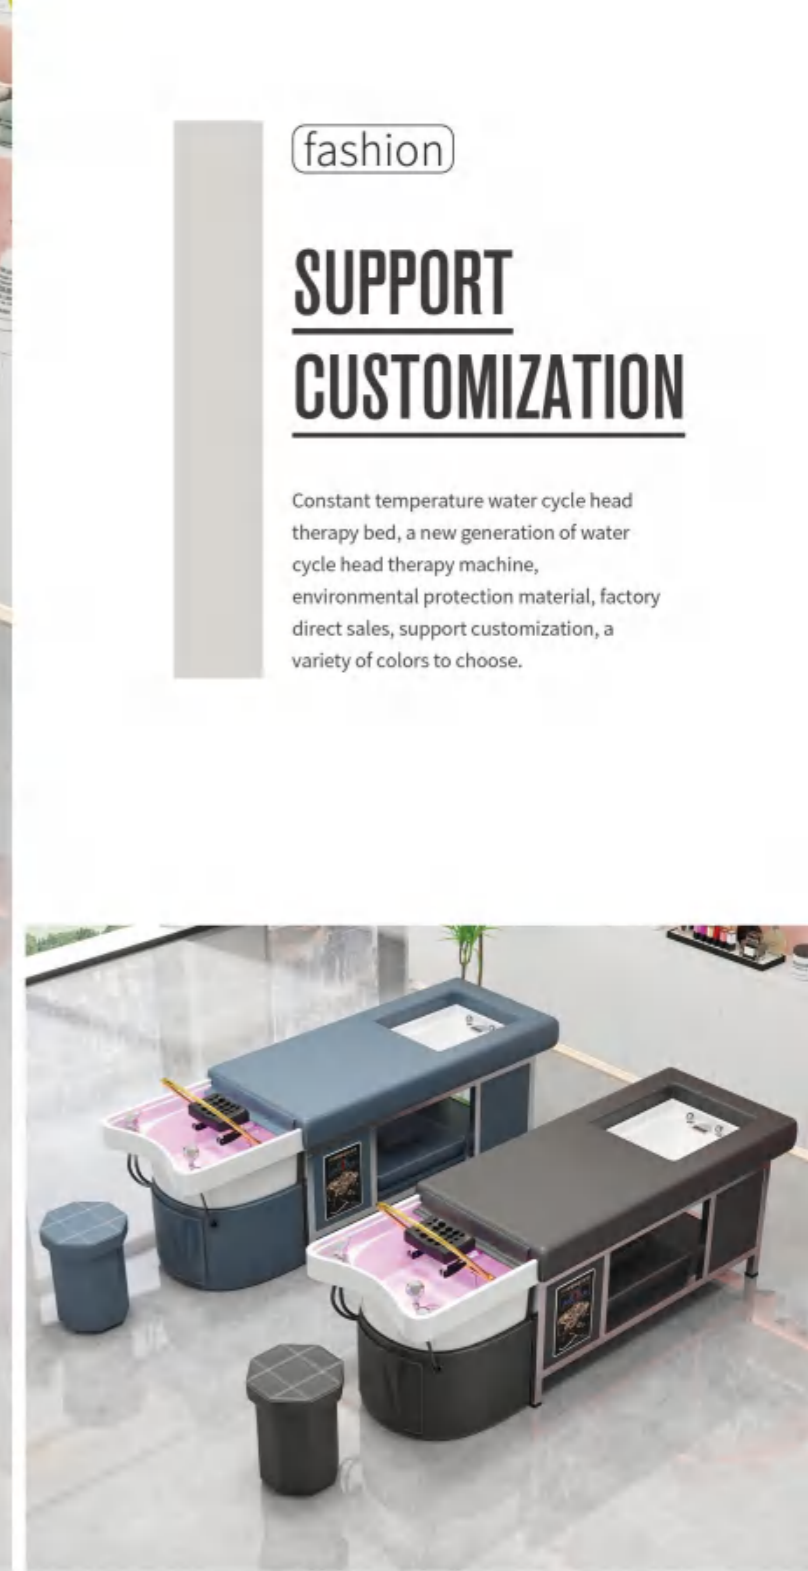

fashion

SUPPORT CUSTOMIZATION

Constant temperature water cycle head therapy bed, a new generation of water cycle head therapy machine, environmental protection material, factory direct sales, support customization, a variety of colors to choose.

SUPPORT CUSTOMIZATION
支持·定制

fashion —

恒温水循环头疗床，新一代水循环头疗仪，环保材质打造，工厂直销，支持定制，多种颜色可选。

型号 | 611-3
规格 | 水循环系统
颜色支持定制
熏蒸三件套
节能热水器
尺寸可定制

Type | 611-3
specification | Water circulation system
Color support customization
Fumigation three-piece set
Energy-saving water heater
Size can be customized