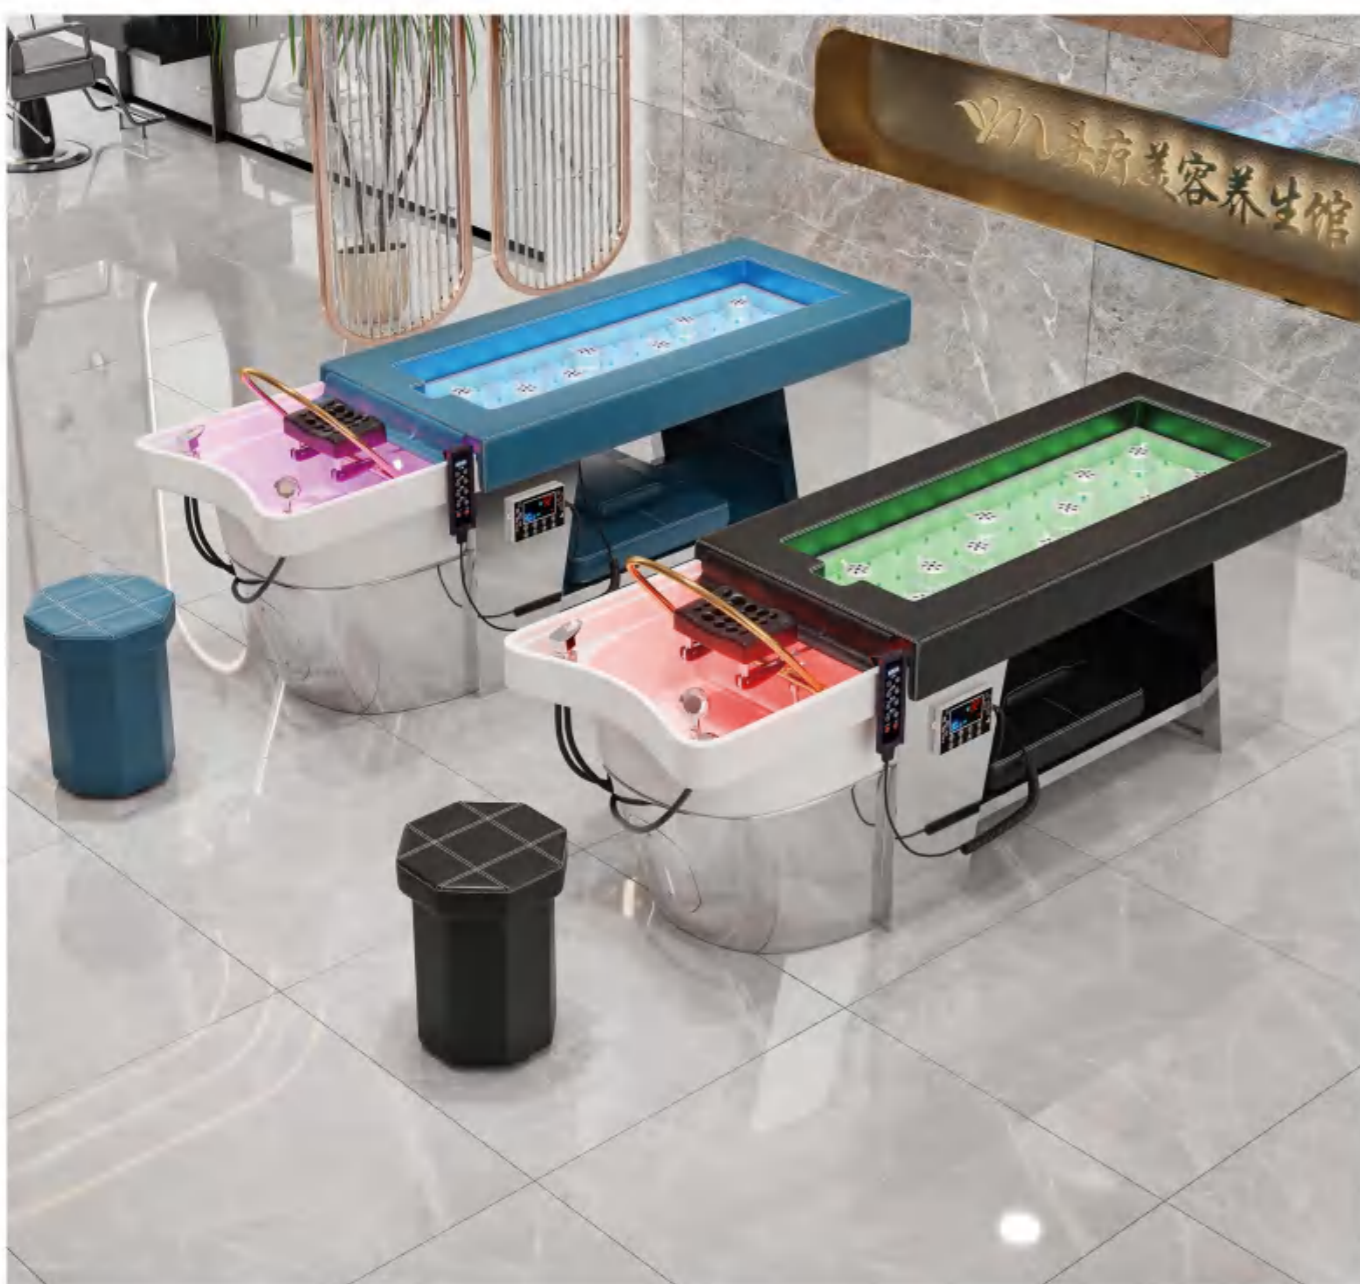

型号 | 613-2
规格 | 水循环系统
颜色支持定制
熏蒸三件套
节能热水器
尺寸可定制

Type | 613-2
specification | Water circulation system
Color support customization
Fumigation three-piece set
Energy-saving water heater
Size can be customized